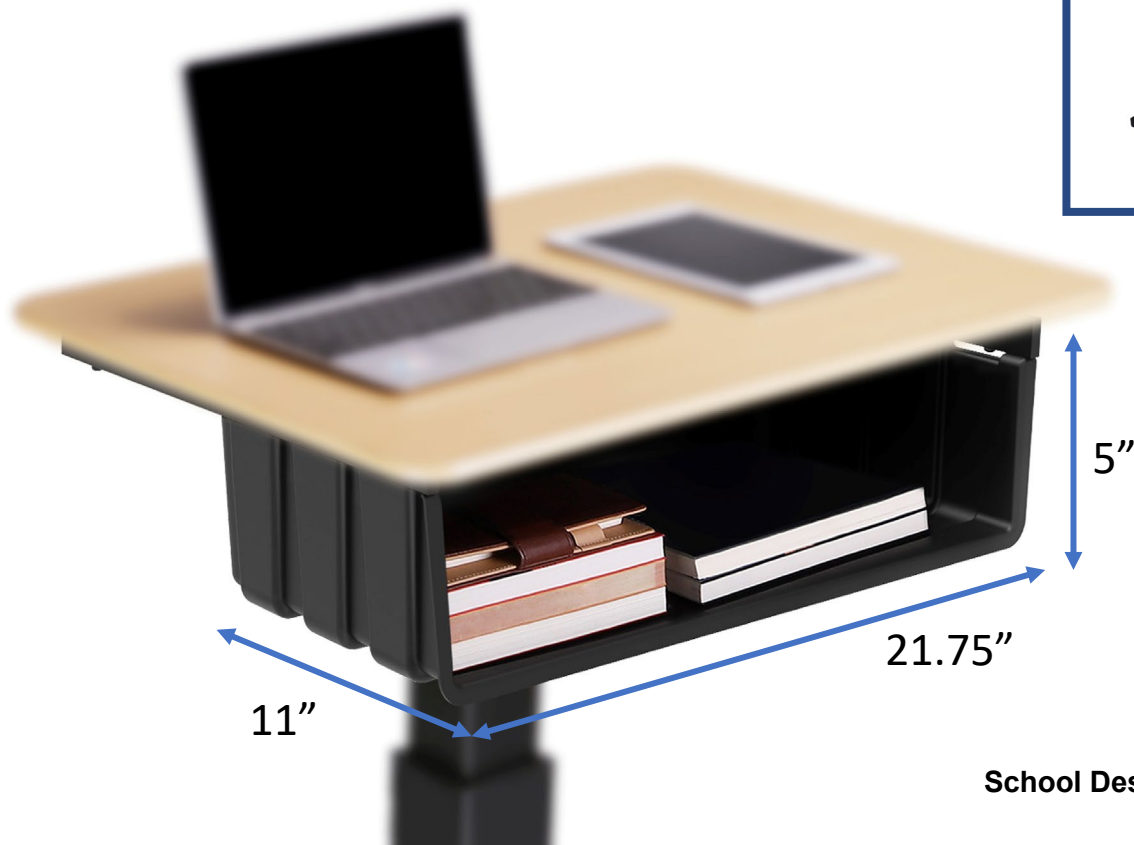

School Desk sold separately

* INSIDE DIMENSIONS

SHIPPING SPECS	
CARTON DIMENSIONS (H X D X W) Master Carton Qty 4	24.25" x 12.5" x 6.5"
WEIGHT	2.15 LBS

COLOR	MODEL #	UPC
BLACK	R MSD-BB	693285001215

HIGHLIGHTS

- Book box for MSD-28 fits under the top of Rocelco 28" sit-to-stand mobile school desk & provides a place for students to store their books.
- Add this large Book Box to your Rocelco MSD-28" Wide Sit-to-Stand Mobile School Desk (sold separately) for a convenient storage space for books and supplies.