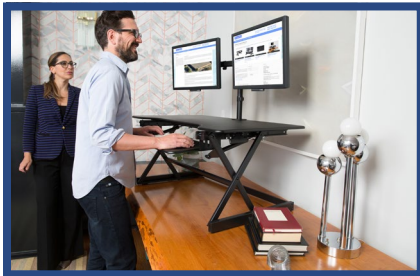

# DADR-40

40" Adjustable Desk Riser with EVR