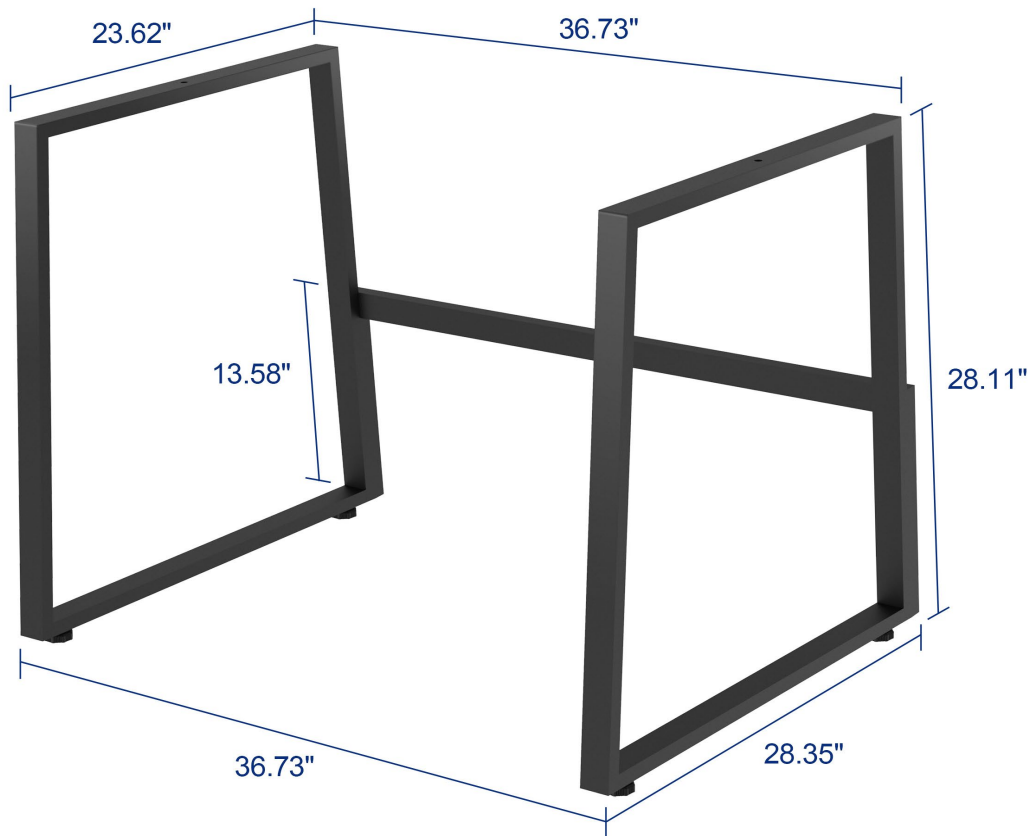

SHIPPING SPECS	
CARTON DIMENSIONS (H X D X W)	3.94 x 38.19" x 31.10"
WEIGHT	19.62 LBS

COLOR	MODEL #	UPC
BLACK	R DADR-FS2	6-93285-00128-4

HIGHLIGHTS

- Heavy duty floor stand converts your DADR-40 or DADR-46 desk riser into a complete Sit-to-Stand Desk.
- Get all the health and productivity benefits of a complete height adjustable standing desk, for a very cost-effective price.
- Mounting your DADR-40 or DADR-46 desk riser on the Floor Stand frees up space on your current desk.
- Mounting hardware and leveling feet included for easy 5-minute assembly and adjustment.
- Desk riser and monitor mounts not included.