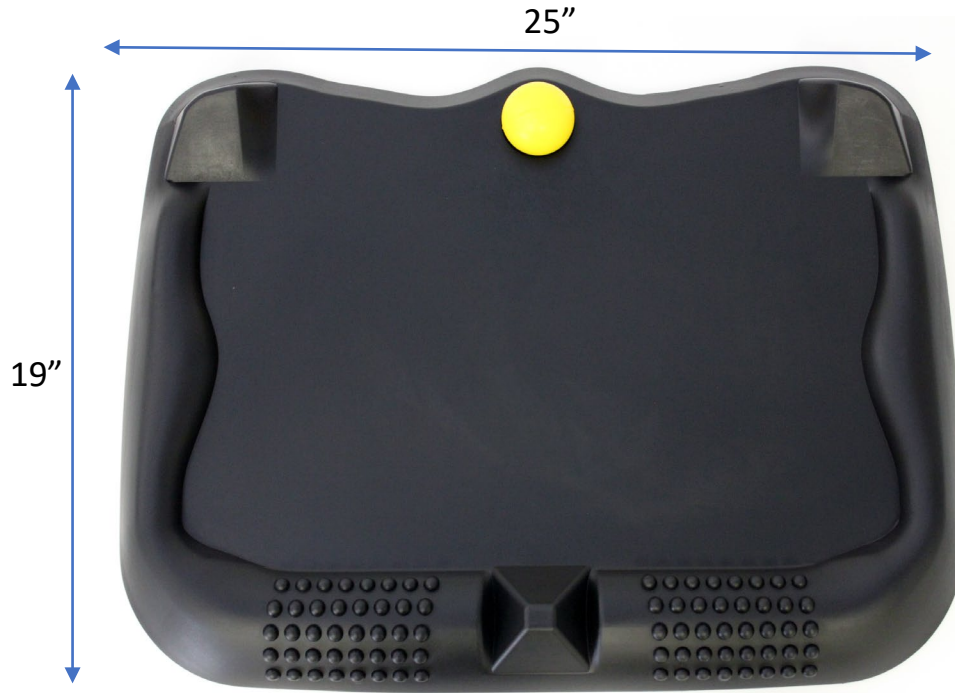

SHIPPING SPECS	
CARTON DIMENSIONS (H X D X W) Master Carton Qty 6	20" x 25.7" x 15.5"
WEIGHT	31.2 LBS

COLOR	MODEL #	UPC
BLACK	R MTOPO	6-93285-00097-3

HIGHLIGHTS

- Perfect 25" x 19" size provides plenty of room to move around (and room for feet of all sizes!).
- Supports your back, hips, knees and feet, so you can get all the benefits of standing while you work.
- Raised corners and moveable ball allow you to work your toes and keep your core active.
- Raised sections and massage nubs allow you to stretch your legs and massage your feet.
- Supports your back, hips, knees & feet so you get all the benefits of standing while you work.
- Non-slip bottom helps keep the MTOPO from moving around.
- Durable 100% polyurethane construction will not break down, even after years of use.
- Neutral black finish goes with every décor.