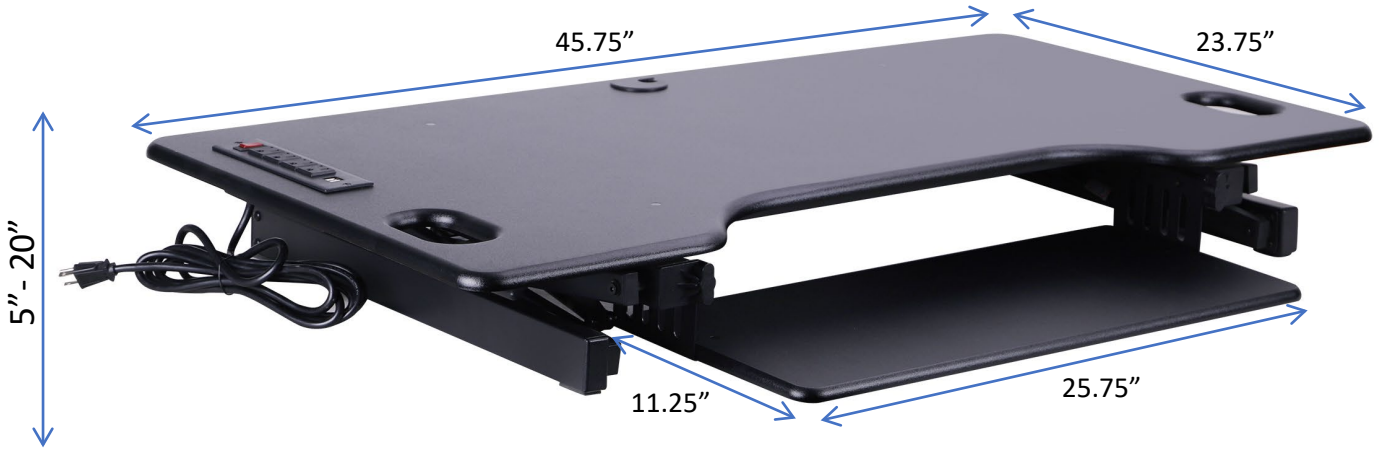

HIGHLIGHTS

- EVR Enhanced Vertical Range from 5" to 20".
- 46" extra-wide desktop holds up to 3 monitors, laptop etc.
- Straight up and down motion minimizes required depth (23").
- Ergonomic retractable keyboard tray 25.75" x 11.25" will also hold a laptop if needed.
- Gas shocks hold up to 45 lbs.
- Rear grommet to route cables or add optional monitor arm (up to 3-monitor capacity).
- Works with optional floor stands DADR-FS2 or DADR-FSM to create complete fixed or mobile standing desk.
- Fully assembled and ready to use.
- Monitor arm not included (see Rocelco DM1, DM2, DM3).
- Includes 4AC outlets and 2 USB 2.0 ports on the desktop
- AC outlets 120V, 60Hz, 12A, UL listed.

SHIPPING SPECS

CARTON DIMENSIONS
(H X D X W)

7" x 48" x 26.25"

WEIGHT

53.40 LBS

COLOR

MODEL #

UPC

BLACK

R DADR-46-ACUSB

6-93285-00136-9