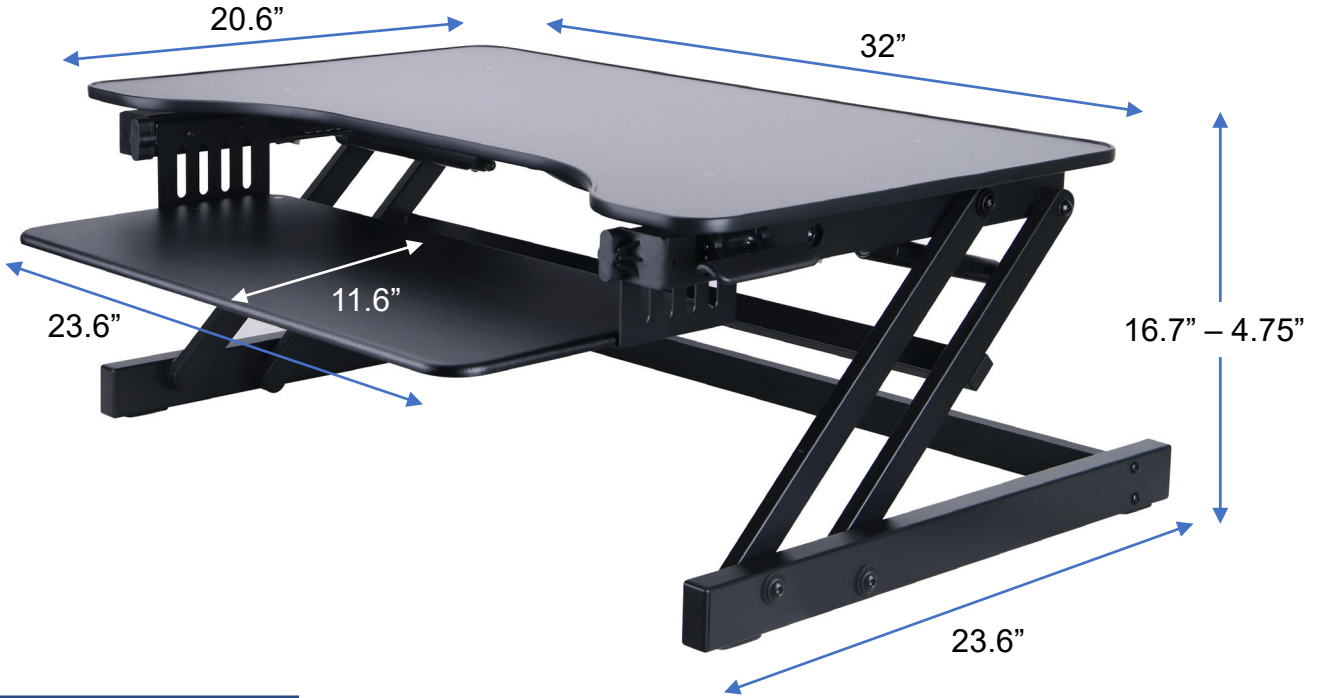

## Hi-Lift Adjustable Desk Riser

SHIPPING SPECS	
CARTON DIMENSIONS (H X D X W)	45" x 20.2" x 7"
WEIGHT	49 LBS

COLOR	MODEL #	UPC
BLACK	R VADRB-43	6-93285-00204-5

### HIGHLIGHTS

- Large 42.9" x 20.5" work surface.
- EVR Enhanced Vertical Range from 4.7" to 21.7".
- Gas shock holds up to 33 lbs.
- Rear grommet for optional monitor arm.
- Full size 34.8" x 10" fixed keyboard tray.
- 10.5" wide slot holds tablet or phone.
- Easy-lift side handle.
- Quick disconnect keyboard tray allows portable use.
- Available in black

# VADR-43

43" Hi-lift adjustable Desk Riser with accessories

**Bundled options include Desk Riser + one Accessory below**

**BLACK**

	BUNDLE ACCESSORY	BUNDLE DESCRIPTION	BUNDLE MODEL #	BUNDLE UPC
 <p>R DM2</p>	Dual Monitor Mount + Black 43" Adjustable Desk Riser	R VADRB-43-DM2	693285002304	
 <p>R MAFM</p>	Anti Fatigue Mat + Black 43" Adjustable Desk Riser	R VADRB-43-MAFM	693285002311	
 <p>R MA2</p>	Premium Dual Monitor Mount + Black 43" Adjustable Desk Riser	R VADRB-43-MA2	693285002328	

## 32" Adjustable Desk Riser with EVR