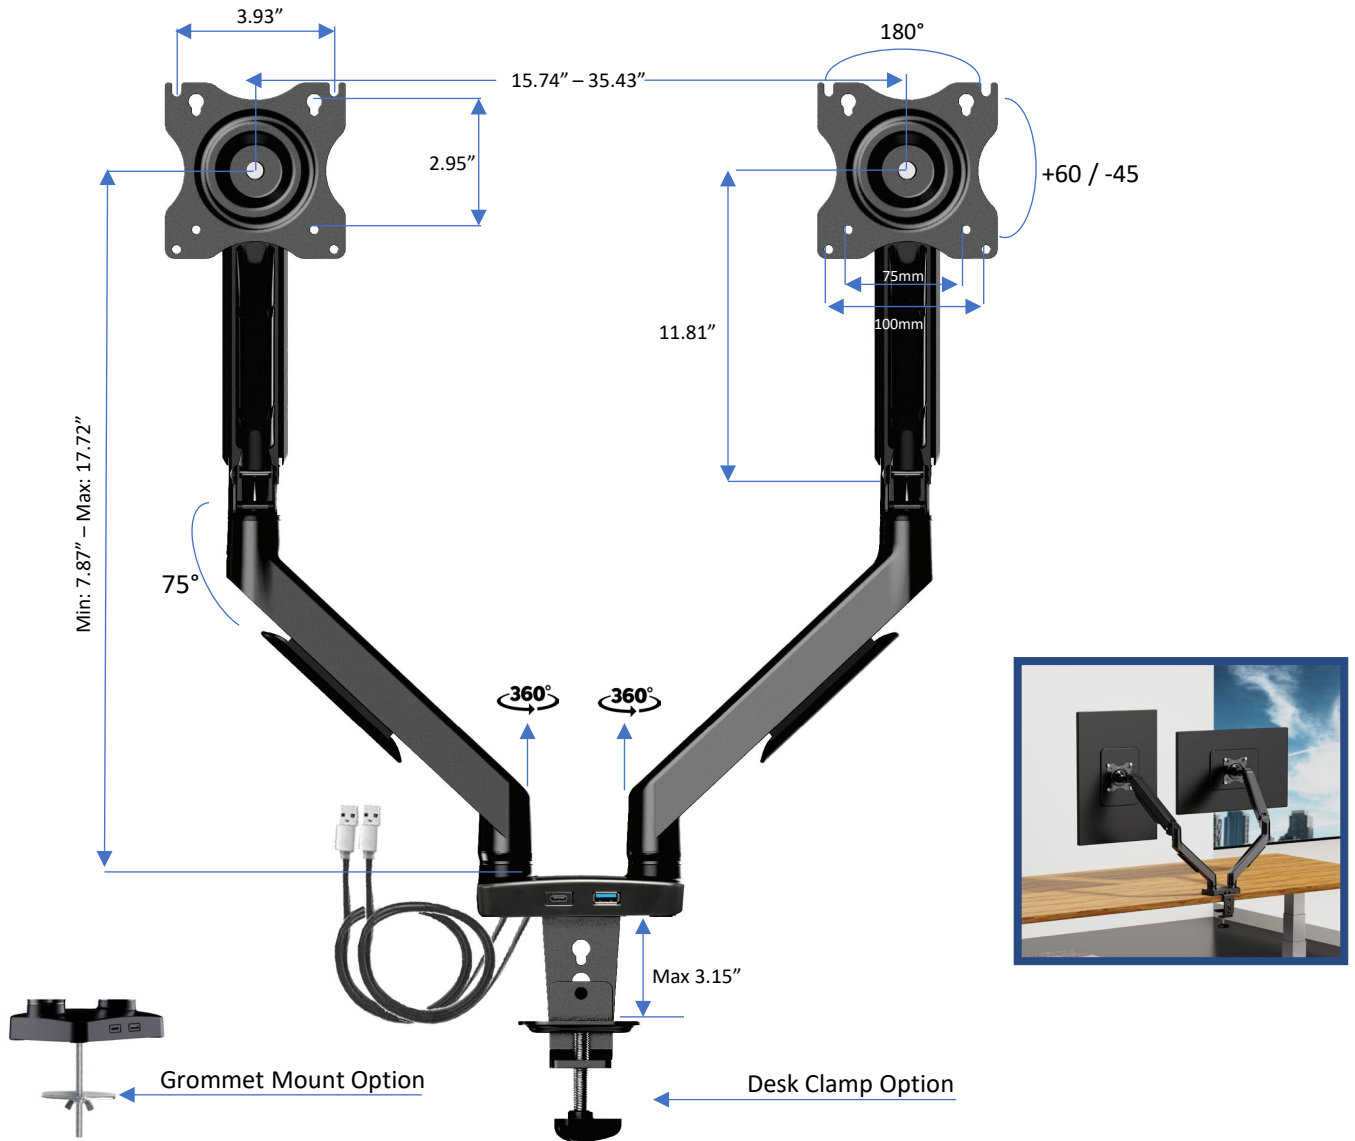

- Mounts 3 monitors (13" - 27" up to 8kg/17.6 lbs. each) to any surface up to 10.4cm / 4.1" thick.
- Clamp or grommet hole mounting
- Works with desks or adjustable desk risers, including the R DADRB-46 & R CADRB-46.
- Fits mounting patterns 75x75mm & 100x100mm.
- Double articulated arms make it easy to adjust monitors to any desired position.
- Tilts  $\pm 45^\circ$ , swivels  $180^\circ$  & rotates  $360^\circ$ .
- Monitor mounts in landscape (horizontal) or portrait (vertical) position.
- Adjustable height along 17.7" height pole for ideal ergonomic position.
- Cable management clips included.

### HIGHLIGHTS

- 30" wide monitor stand is large enough for two monitors.
- 3 UL approved AC outlets 1 USB & 1 USB-C charging ports.
- Works with regular desks, standing desks or sit-stand desk risers.
- Cable management slot
- 6.6ft power cord

### HIGHLIGHTS

- Monitor arm will support a 13" - 27" screen up to 14.3 lbs.
- Gas spring motion assist allows easy adjustments for comfortable viewing. No tools required.
- USB 2.0 and multimedia ports offer convenient way to connect and charge your devices.
- Swiveling design lets you easily switch between portrait and landscape mode.
- Keyhole Pattern: allows for easy installation.
- Cable channels help you maintain clutter-free workspace.
- Clamp and grommet mount included.

### HIGHLIGHTS

- Each arm will support a 10"-32" screen up 22 lbs.
- Mounts to any surface up to 8cm/3.15" thick
- Gas spring motion assist allows easy adjustments for comfortable viewing. No tools required.
- USB 3.0 and USB-C ports to conveniently connect and charge your devices
- Rotating design lets you easily switch between portrait and landscape mode.
- Fits standard 75mmx75mm & 100mmx100mm monitor mounting with keyhole pattern for easy installation
- Cable channels help you maintain clutter-free workspace.
- Clamp and grommet mount included.