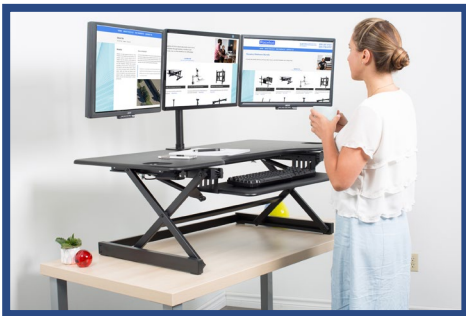

SHIPPING SPECS

CARTON DIMENSIONS (H X D X W)

7" x 48" x 26.25"

WEIGHT

52.45 LBS

HIGHLIGHTS

- EVR Enhanced Vertical Range from 5" to 20".
- 46" extra-wide desktop holds up to 3 monitors, laptop etc.
- Straight up and down motion minimizes required depth (23").
- Ergonomic retractable keyboard tray 25.6" x 11.25" will also hold a laptop if needed.
- Gas shocks hold up to 45 lbs.
- Rear grommet to route cables or add optional monitor arm (up to 3-monitor capacity).
- Works with optional floor stands DADR-FS2 or DADR-FSM to create complete fixed or mobile standing desk.
- Fully assembled and ready to use.
- Monitor arm not included (see Rocelco DM1, DM2, DM3).
- Available in black, white or teak.

COLOR	MODEL #	UPC
BLACK	R DADRB-46	6-93285-00092-8
WHITE	R DADRW-46	6-93285-00124-6
TEAK	R DADRT-46	6-93285-00115-4