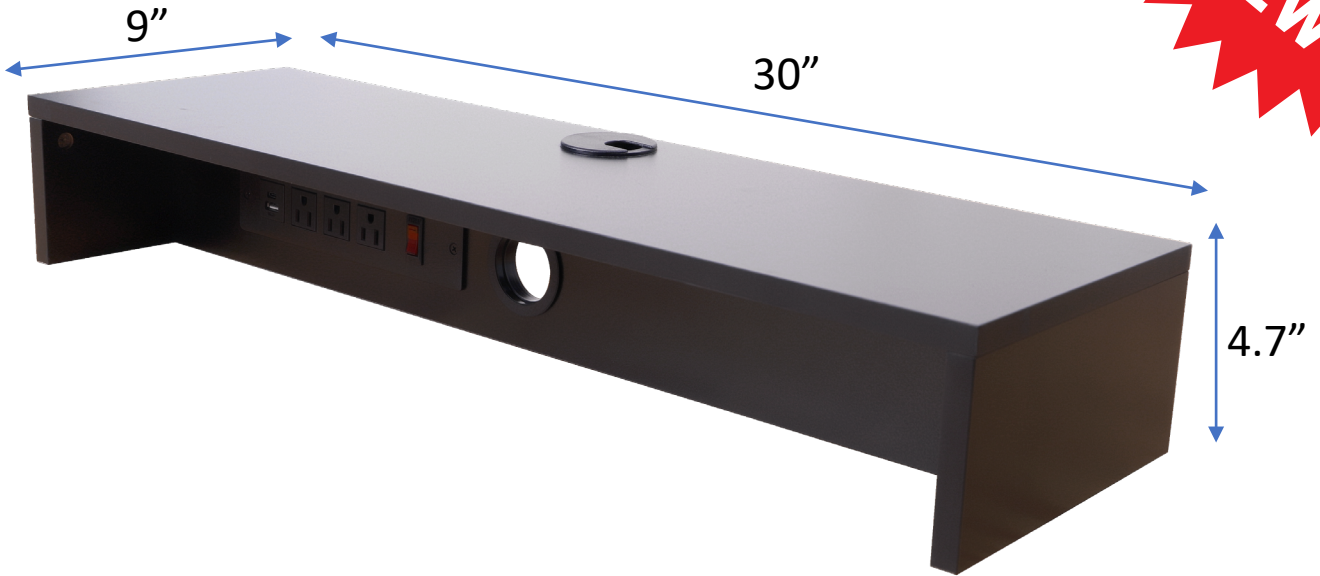

SHIPPING SPECS

CARTON DIMENSIONS
(H X D X W)
Master Carton Qty 4

32.75" x 21.5" x 17.75"

WEIGHT

60 LBS

HIGHLIGHTS

- 30" wide monitor stand is large enough for two monitors.
- 3 UL approved AC outlets 1 USB & 1 USB-C charging ports.
- Works with regular desks, standing desks or sit-stand desk risers.
- Cable management slot
- 6.6ft power cord

COLOR

MODEL #

UPC

BLACK

R DMSV

6-93285-00202-1