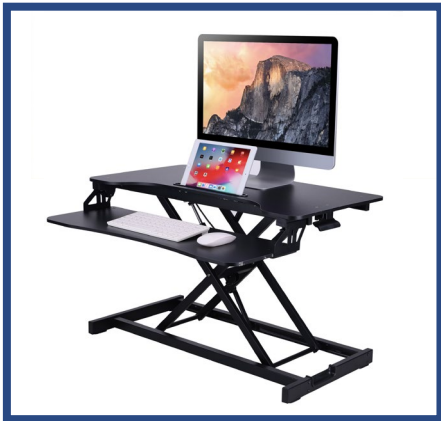

SHIPPING SPECS	
CARTON DIMENSIONS (H X D X W)	6" x 34.25" x 19.88"
WEIGHT	30.75 LBS

COLOR	MODEL #	UPC
BLACK	R VADRB	6-93285-00134-5
GREY	R VADRG	6-93285-00135-2

HIGHLIGHTS

- Large 31.5" x 17.25" work surface.
- EVR Enhanced Vertical Range from 4.3" to 19.7".
- Gas shock holds up to 30 lbs.
- Rear grommet for optional monitor arm.
- Full size 29" x 10" fixed keyboard tray.
- 10.5" wide slot holds tablet or phone.
- Easy-lift side handle.
- Quick disconnect keyboard tray allows portable use.
- Available in black or grey.