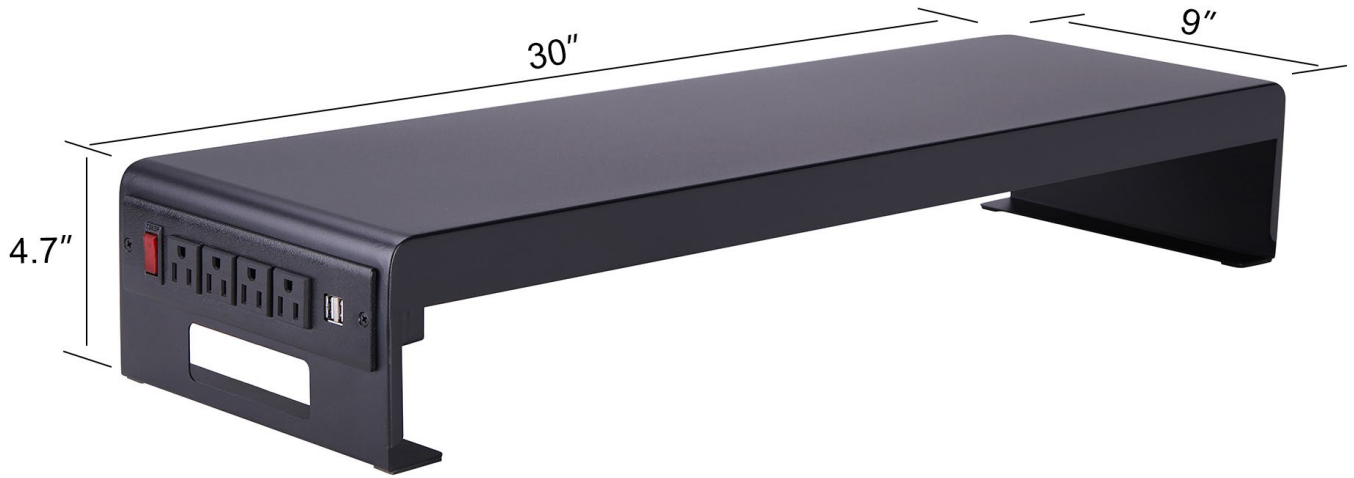

SHIPPING SPECS	
CARTON DIMENSIONS (H X D X W) Master Carton Qty 6	17.5" x 32.3" x 21.6"
WEIGHT	60 LBS

COLOR	MODEL #	UPC
BLACK	R DMS	6-93285-00110-9

HIGHLIGHTS

- 30" wide monitor stand is large enough for two monitors.
- 4 UL approved AC outlets plus two USB 2.0 charging ports.
- Includes extra long 10ft. power cord.
- Works with regular desks, standing desks or sit-stand desk risers.
- Cable management slot.