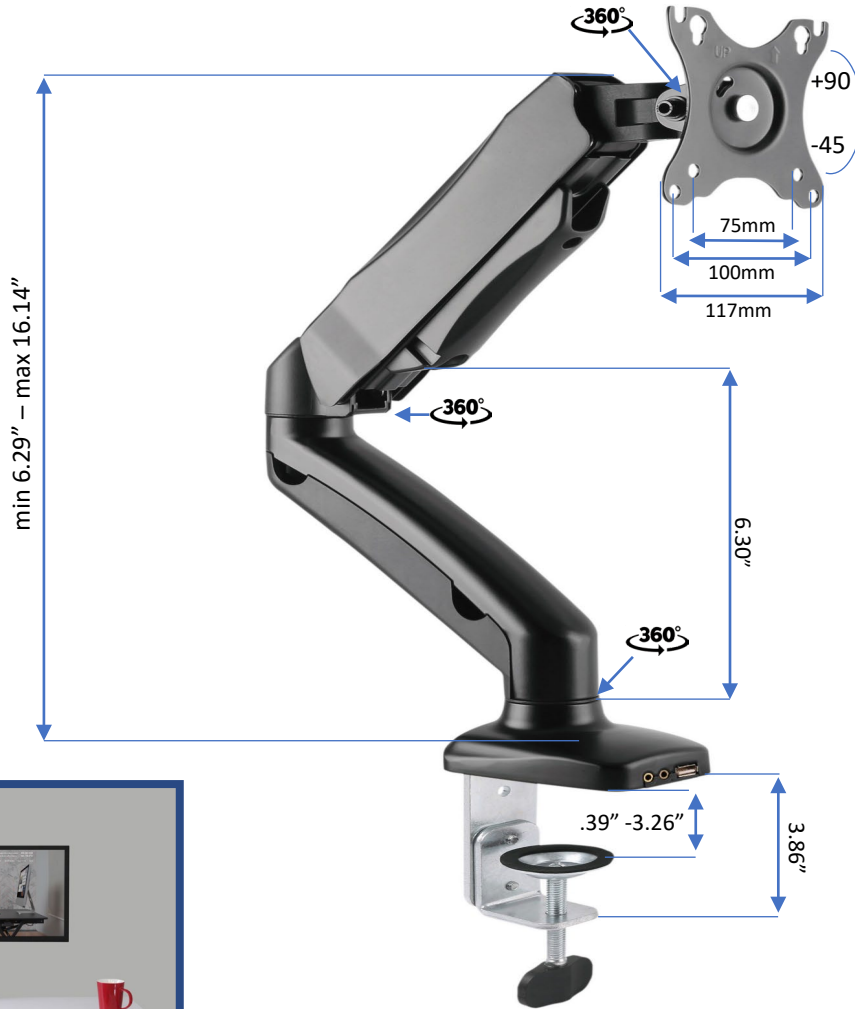

SHIPPING SPECS

CARTON DIMENSIONS (H X D X W) Master Carton of 6 Units	15.43" x 23.75" x 16.81"
WEIGHT	38.65 LBS

COLOR	MODEL #	UPC
BLACK	R MA1	6-93285-00117-8

HIGHLIGHTS

- Monitor arm will support a 13" - 27" screen up to 14.3 lbs.
- Gas spring motion assist allows easy adjustments for comfortable viewing. No tools required.
- USB 2.0 and multimedia ports offer convenient way to connect and charge your devices.
- Swiveling design lets you easily switch between portrait and landscape mode.
- Keyhole Pattern: allows for easy installation.
- Cable channels help you maintain clutter-free workspace.
- Clamp and grommet mount included.