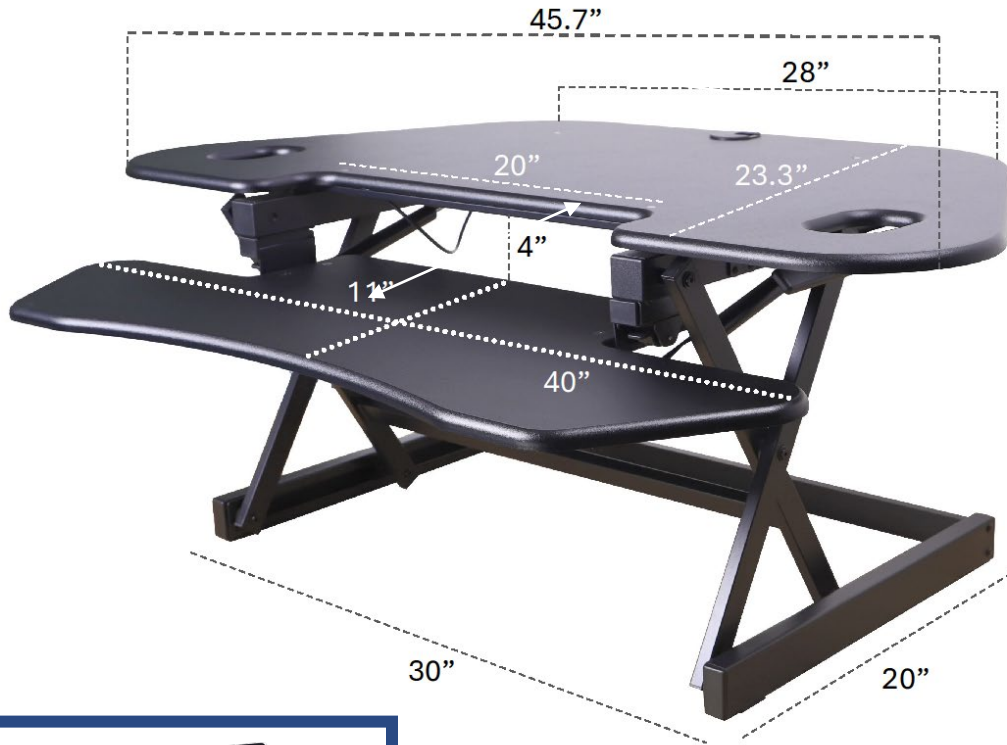

SHIPPING SPECS	
CARTON DIMENSIONS (H X D X W)	7.44" x 48" x 25.75"
WEIGHT	50 LBS

COLOR	MODEL #	UPC
BLACK	R CADRB-46-ACUSB	6-93285-00200-7

HIGHLIGHTS

- Rises to 18" and lowers down to 5", to optimize the ergonomic work position for people of all heights.
- Optimizes the space on a corner desk or in a cubicle.
- Extra-wide 46" wide top can hold up to 3 monitors, a laptop, and more.
- Straight up and down motion minimizes required depth (23").
- Keyboard tray attaches in seconds and you're ready to go.
- Includes 4 UL approved AC outlets, 2 USB & 1 USB-C charging ports
- Cable Management included
- Grommet hole allows you to route cables or add an optional monitor desk mount (up to 3-monitor capacity).
- Gas shocks hold up to 40 lbs.
- 10ft power cord