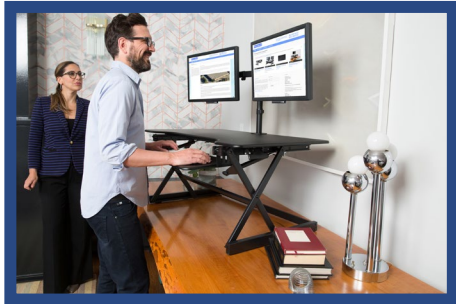

Located on the back of the unit