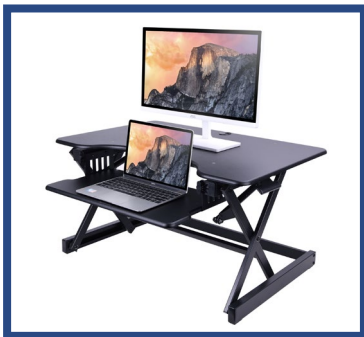

SHIPPING SPECS

CARTON DIMENSIONS (H X D X W)

6.80" x 34.50" x 23.25"

WEIGHT

37.50 LBS

COLOR

MODEL #

UPC

BLACK

R EADRB2

6-93285-00071-3

TEAK

R EADRT

6-93285-00072-0

WHITE

R EADRW

6-93285-00125-3

HIGHLIGHTS

- EVR Enhanced Vertical Range - rises up to 18" and lowers down to 5", to optimize the ergonomic work position for people of all heights.
- 32"W x 20.5"D top can hold 2 monitors or laptops.
- Straight up and down motion minimizes required depth (23").
- Includes an ergonomic retractable keyboard tray.
- Gas shocks hold up to 35 lbs.
- Grommet hole allows you to route cables or add an optional single or dual monitor arm.
- Fully assembled and ready to use.
- Available in black, white & teak