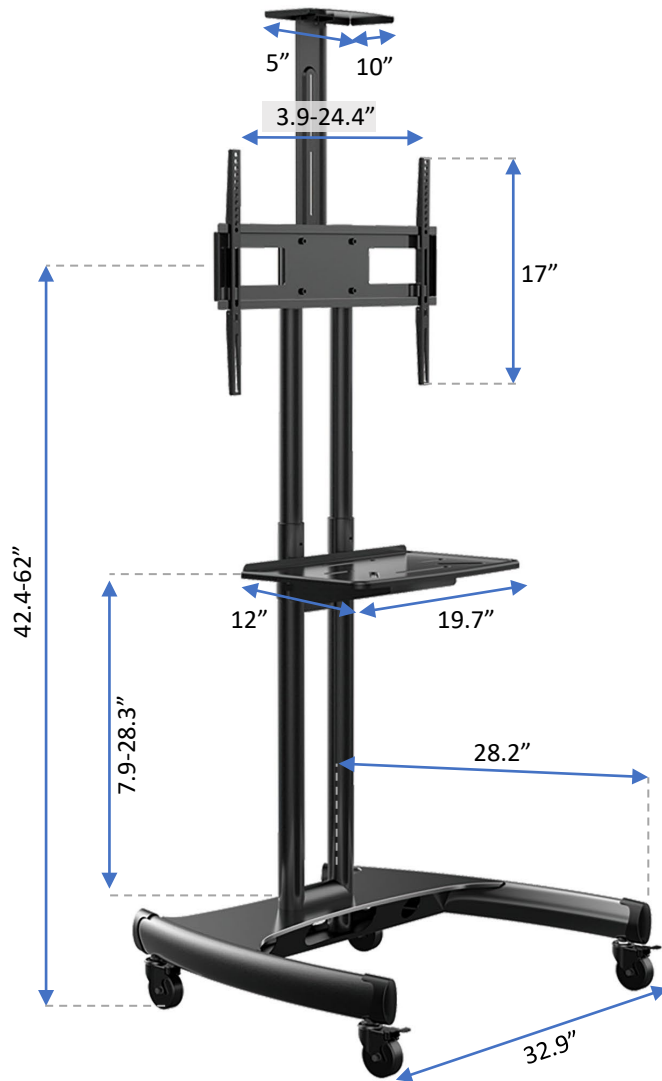

### HIGHLIGHTS

- Perfect 25" x 19" size provides plenty of room to move around (and room for feet of all sizes!).
- Supports your back, hips, knees and feet, so you can get all the benefits of standing while you work.
- Raised corners and moveable ball allow you to work your toes and keep your core active.
- Raised sections and massage nubs allow you to stretch your legs and massage your feet.
- Supports your back, hips, knees & feet so you get all the benefits of standing while you work.
- Non-slip bottom helps keep the MTOPO from moving around.
- Durable 100% polyurethane construction will not break down, even after years of use.
- Neutral black finish goes with every décor.

### HIGHLIGHTS

- Fits flat panel screens from 32" to 70"/100 lbs. in standard horizontal (landscape) orientation.
- Universal design fits all VESA & non-VESA mounting patterns up to 600x400mm.
- A/V component shelf (19.7"w x 12"d) & top mount webcam shelf (10"w x 5"d) included, load rating 10 lbs. per shelf.
- Telescopic height adjustment 42.4" to 62" from top of base (base dimensions 28.2"w x 32.9"d).
- Average height to top of TV 67"/170cm depending on screen size being mounted.
- Integrated cable management included.
- 2.5" commercial grade rubberized braked castors included - rolls effortlessly, locks securely in place.