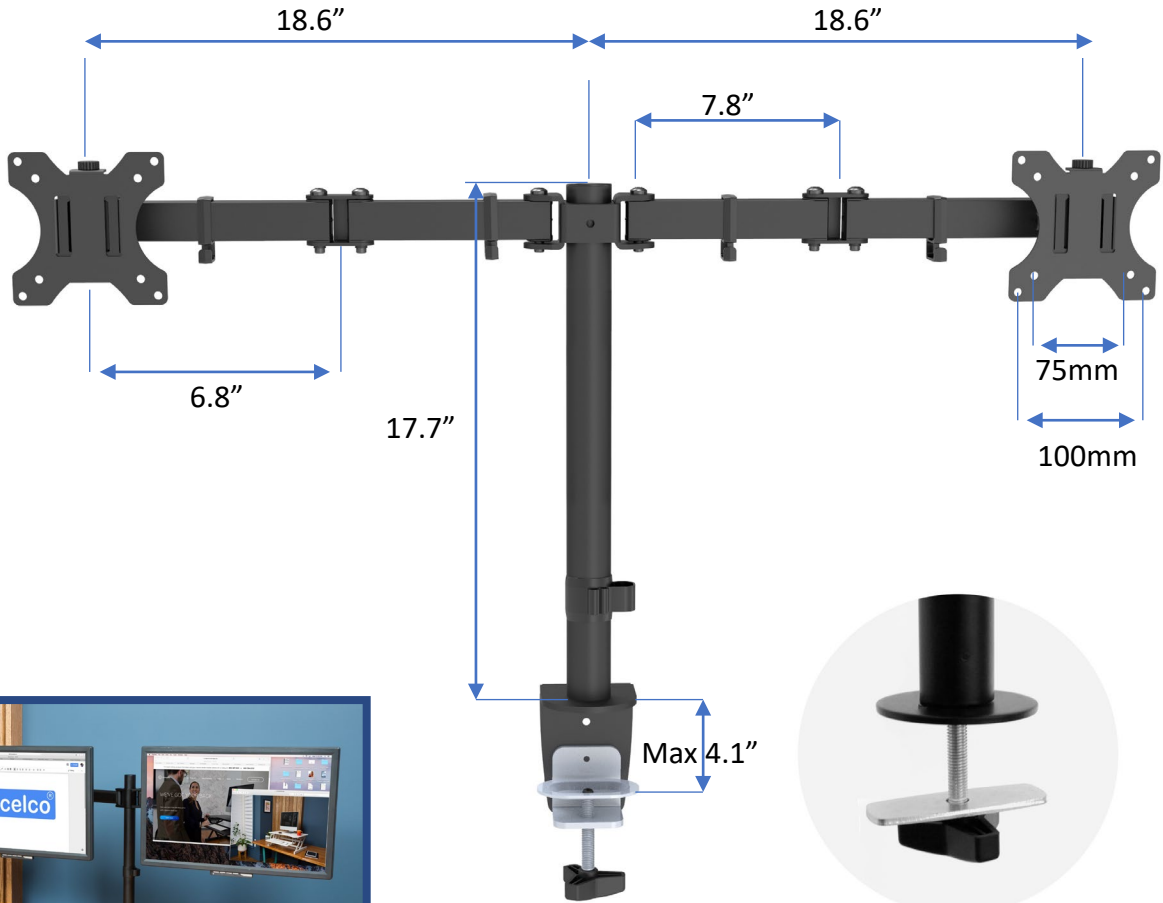

SHIPPING SPECS	
CARTON DIMENSIONS (H X D X W) Master Carton Qty 4	9.50" x 19" x 11"
WEIGHT	32.15 LBS

COLOR	MODEL #	UPC
BLACK	R DM2	6-9328500069-0

- Fits two 13" - 27" LCD/LED monitors up to 8 kg/17.6 lbs. each.
- Mounts to any surface up to 8.8cm/3.5" thick.
- Choice of clamp or grommet mounting – both included.
- Works with most adjustable desk risers, including the R EADRB2, R DADRB, R DADRB-40, R DADRB-46, R CADRB-46 & R MSD-40 with grommet hole mounting.
- Fits mounting patterns 75x75mm & 100x100mm.
- Double articulated arms make it easy to adjust monitors to any desired position.
- Tilts $\pm 45^\circ$, swivels 180° & rotates 360° .
- Monitor mounts in landscape (horizontal) or portrait (vertical) position.
- Adjustable height along 17.7" pole for ideal ergonomic position.
- Cable management clips included.