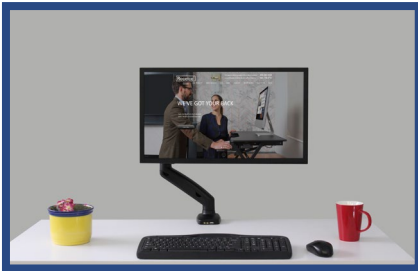

SHIPPING SPECS

CARTON DIMENSIONS (H X D X W) Master Carton of 6 Units	15.43" x 23.75" x 16.81"
WEIGHT	38.65 LBS

COLOR	MODEL #	UPC
BLACK	R MA1	6-93285-00117-8

HIGHLIGHTS

- Monitor arm will support a 13" - 27" screen up to 14.3 lbs.
- Gas spring motion assist allows easy adjustments for comfortable viewing. No tools required.
- USB 2.0 and multimedia ports offer convenient way to connect and charge your devices.
- Swiveling design lets you easily switch between portrait and landscape mode.
- Keyhole Pattern: allows for easy installation.
- Cable channels help you maintain clutter-free workspace.
- Clamp and grommet mount included.