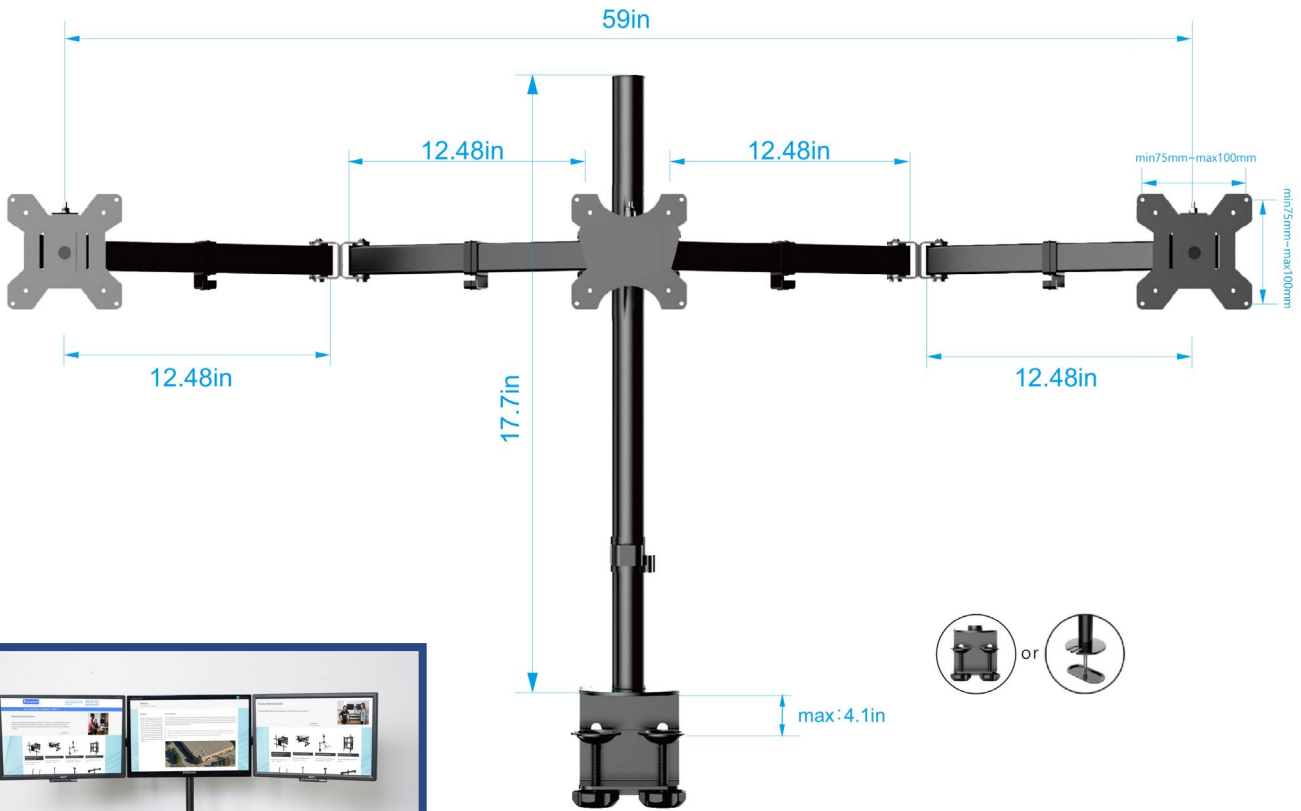

SHIPPING SPECS	
CARTON DIMENSIONS (H X D X W) Master Carton Qty 3	7.50" x 19.50" x 12.75"
WEIGHT	34.8 LBS

COLOR	MODEL #	UPC
BLACK	R DM3	6-9328500095-9

- Mounts 3 monitors (13" - 27" up to 8kg/17.6 lbs. each) to any surface up to 10.4cm / 4.1" thick.
- Clamp or grommet hole mounting
- Works with desks or adjustable desk risers, including the R DADRB-46 & R CADRB-46.
- Fits mounting patterns 75x75mm & 100x100mm.
- Double articulated arms make it easy to adjust monitors to any desired position.
- Tilts $\pm 45^\circ$, swivels 180° & rotates 360° .
- Monitor mounts in landscape (horizontal) or portrait (vertical) position.
- Adjustable height along 17.7" height pole for ideal ergonomic position.
- Cable management clips included.