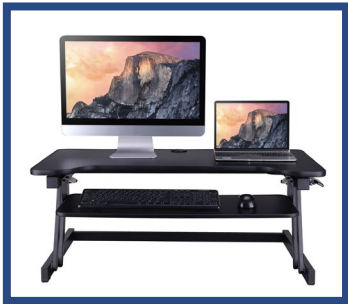

SHIPPING SPECS

CARTON DIMENSIONS (H X D X W)

6.50" x 34.75" x 25.88"

WEIGHT

37 LBS

COLOR

MODEL #

UPC

BLACK

R ADRB

6-93285-00032-4

WHITE

R ADRW

6-93285-00070-6

GREY

R ADRG

6-93285-00126-0

HIGHLIGHTS

- EVR 20% greater Enhanced Vertical Range - rises up to 16.7" and lowers down to 4.75", to optimize the ergonomic work position for people of all heights.
- 32" top can hold 2 monitors or laptops.
- Large 32" x 20.5" work surface.
- Includes full size 24" x 11.5" ergonomic retractable keyboard tray - holds keyboard or laptop.
- Gas shocks lift up to 30 lbs.
- Fully assembled and ready to use.
- Available in black, white or grey