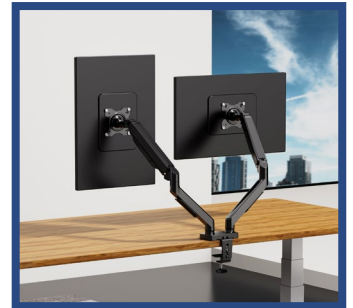

HIGHLIGHTS

- Each arm will support a 10"-32" screen up 22 lbs.
- Mounts to any surface up to 8cm/3.15" thick
- Gas spring motion assist allows easy adjustments for comfortable viewing. No tools required.
- USB 3.0 and USB-C ports to conveniently connect and charge your devices
- Rotating design lets you easily switch between portrait and landscape mode.
- Fits standard 75mmx75mm & 100mmx100mm monitor mounting with keyhole pattern for easy installation
- Cable channels help you maintain clutter-free workspace.
- Clamp and grommet mount included.

SHIPPING SPECS

CARTON DIMENSIONS (H X D X W) Master Carton Qty 3		11.4" x 18.5" x 13.4"
WEIGHT		32.75 LBS

COLOR	MODEL #	UPC
BLACK	R MA2	106-93285-00118-2