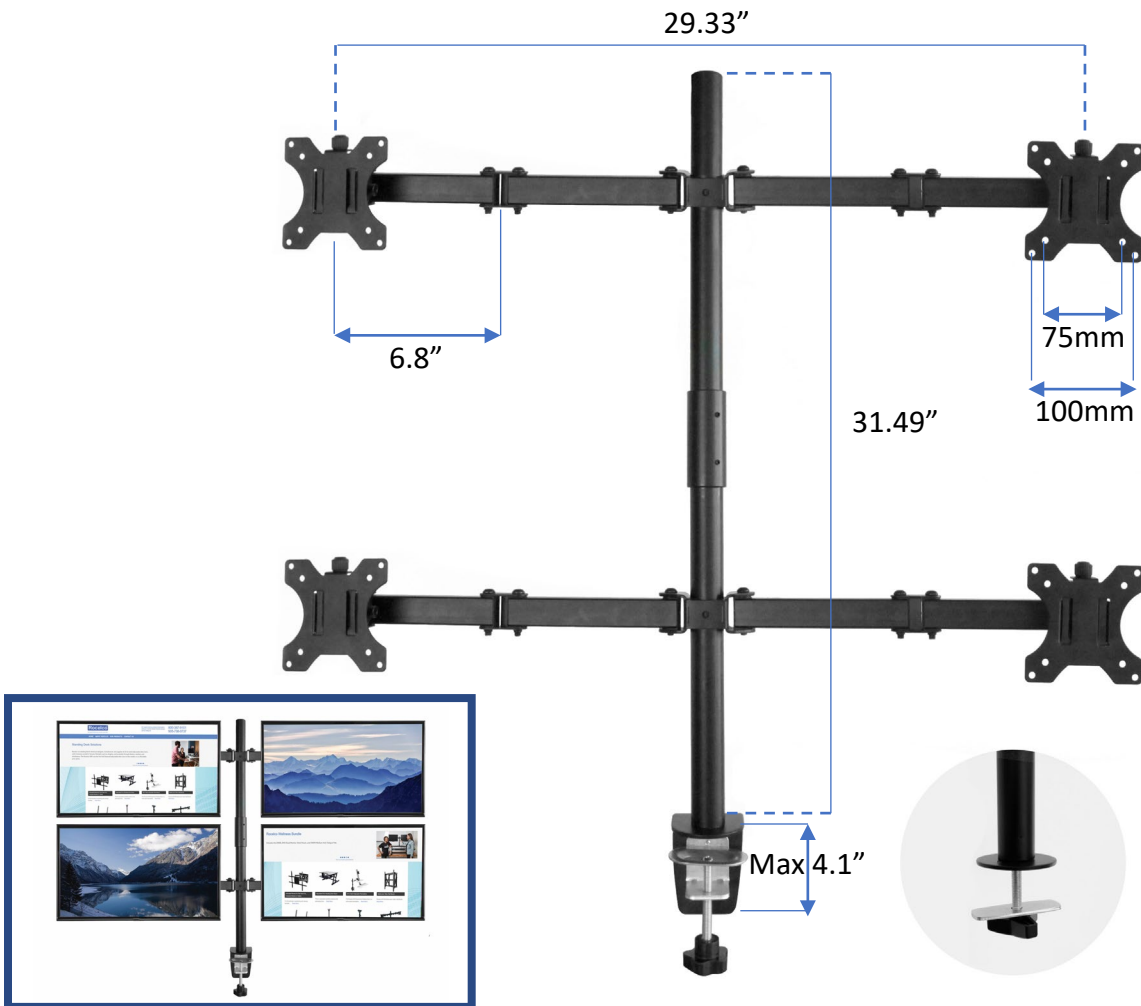

- Mounts 4 monitors (13" - 27" up to 8kg/17.6 lbs. each) to any desk up to 8.9cm/3.5" thick.
- Four double articulated arms make it easy to position screens exactly where you want them.
- Monitors may be mounted in 2x2 stacked (illustrated) or side by side pattern, with choice of landscape (horizontal) or portrait (vertical) orientation. Includes a connecting sleeve for vertically stacked mounting.
- Includes 2 sets of clamp and grommet mounts.
- Fits mounting patterns 75x75mm & 100x100mm.
- Tilts $\pm 45^\circ$, swivels 180° & rotates 360° .
- Adjustable height along 31.5" pole for ideal ergonomic position.
- Cable management clips included.
- Helps achieve comfortable ergonomic position to reduce neck strain and maximize your productivity.

SHIPPING SPECS	
CARTON DIMENSIONS (H X D X W) Master Carton Qty 3	17.75" x 18.25" x 13.56"
WEIGHT	52.45 LBS

COLOR	MODEL #	UPC
BLACK	R DM4	6-9328500107-9