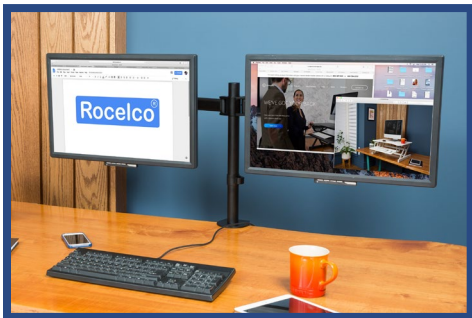

SHIPPING SPECS	
CARTON DIMENSIONS (H X D X W) Master Carton Qty 4	9.50" x 19" x 11"
WEIGHT	32.15 LBS

COLOR	MODEL #	UPC
BLACK	R DM2	6-9328500069-0

- Fits two 13" - 27" LCD/LED monitors up to 8 kg/17.6 lbs. each.
- Mounts to any surface up to 8.8cm/3.5" thick.
- Choice of clamp or grommet mounting – both included.
- Works with most adjustable desk risers, including the R EADRB2, R DADRB, R DADRB-40, R DADRB-46, R CADRB-46 & R MSD-40 with grommet hole mounting.
- Fits mounting patterns 75x75mm & 100x100mm.
- Double articulated arms make it easy to adjust monitors to any desired position.
- Tilts $\pm 45^\circ$, swivels 180° & rotates 360° .
- Monitor mounts in landscape (horizontal) or portrait (vertical) position.
- Adjustable height along 17.7" pole for ideal ergonomic position.
- Cable management clips included.